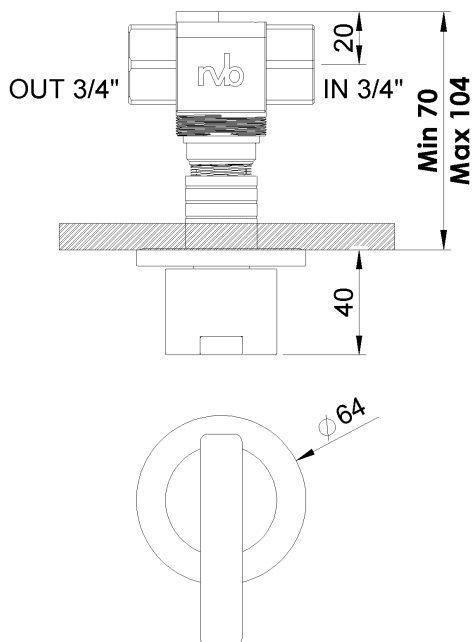

PRODUCT TECHNICAL SHEET

Collection :	LINE	Ref. :	4075.--.82
--------------	------	--------	------------

Robinet d'arrêt à encastrer, 3/4"
Inbouw afsluitkraan, 3/4"
Concealed stop-valve, 3/4"

Picture

Product details

Internal mechanism : Ceramic valve 1/4 turn

Technical drawing

RB1.V01