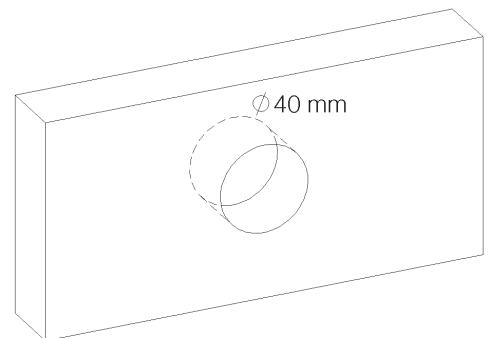

PRODUCT TECHNICAL SHEET

Collection :	LINE	Ref. :	4075.--.82
--------------	------	--------	------------

Robinet d'arrêt à encastrer, 3/4"
Inbouw afsluitkraan, 3/4"
Concealed stop-valve, 3/4"

Picture

Product details

Internal mechanism : Ceramic valve 1/4 turn

Technical drawing

RB1.V01